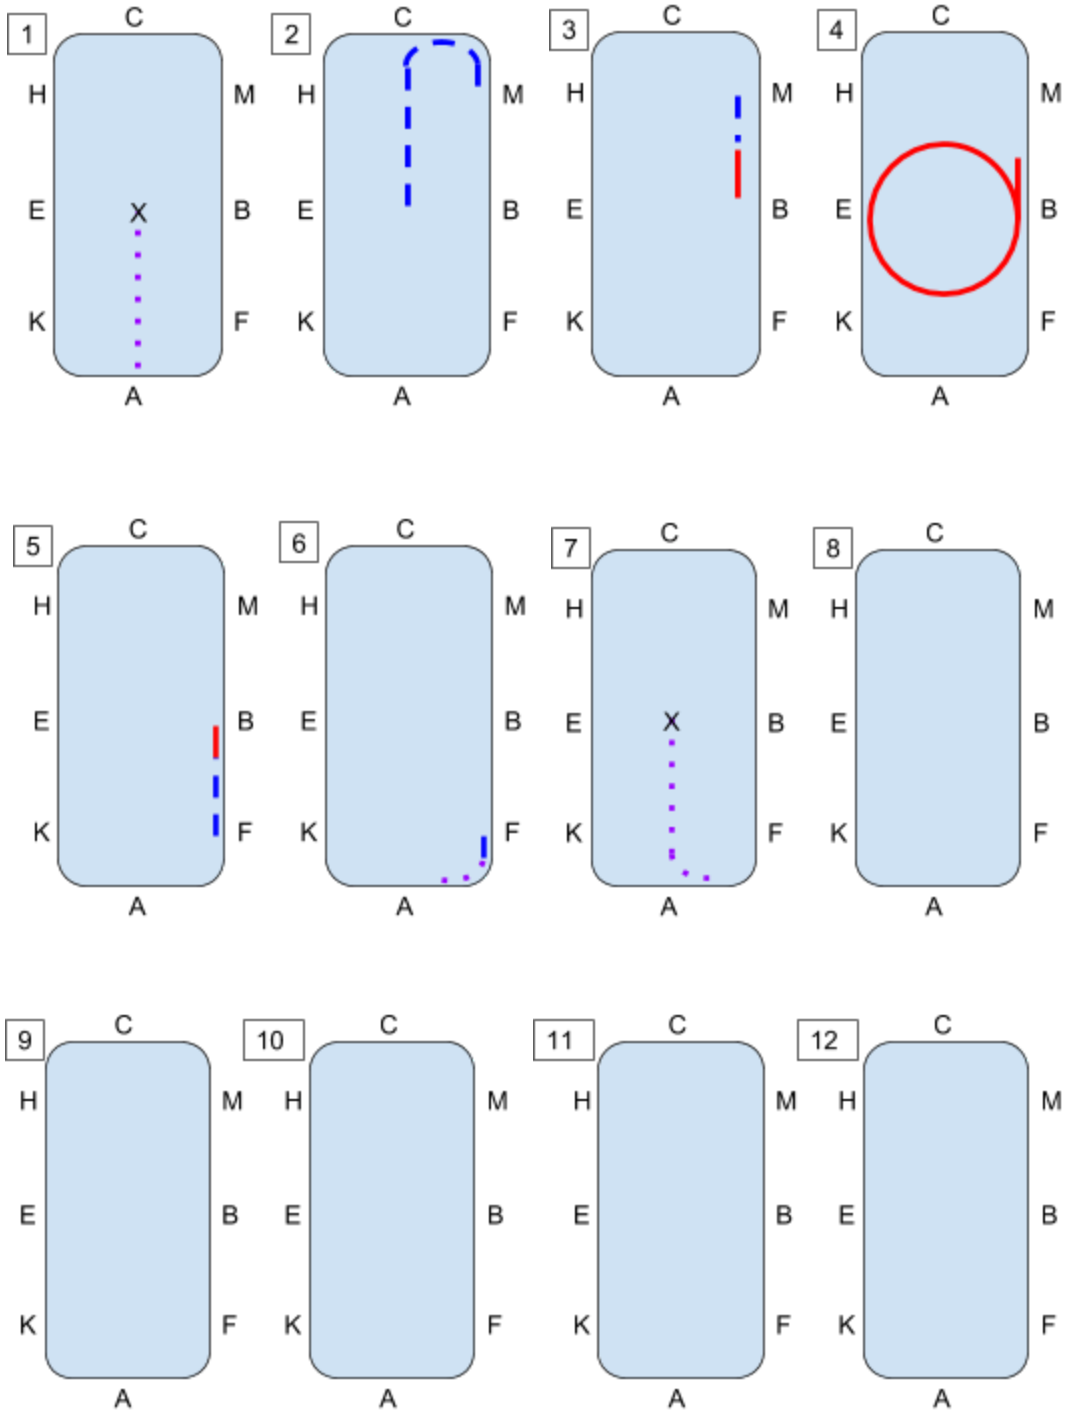

White Oak Stables

Hobby Horse Shows - June 3rd, 2017

Dressage Test A

20m x 40m Arena

Walk Trot - - - - - Canter ———— Halt X

White Oak Stables

Hobby Horse Shows - June 3rd, 2017

Dressage Test A

20m x 40m Arena

Rider(s) or Team: _____ # _____

No.	Movement	Points	Score	Judge's Comments
1. A-X	Enter at medium walk, halt at X. Saulte.	10		
2. X-C-M	Medium trot, track right.	10		
3. M-B	Transition up into a medium canter	10		
4. B	20 meter circle	10		
5. B-F	Transition down to a medium trot	10		
6. F-A	Transition down to a medium walk	10		
7. A-X	Continue at a medium walk, turn down the center line and halt at X. Salute.	10		
Collective Marks		Sub Total		
Gaits - consistency, transitions and rhythm		10		
Style - impulse, energy, pointed toes		10		
Hobby Horse - appearance, customizations, tack		5		
Rider - proper use of aids, attitude, turn out		5		
*Pairs or Team - coordination, synchronization		10 x 2		
Judging Point Scale		Overall Score		/
0 – Not Executed 1 – Very Bad 2 – Bad 3 – Fairly Bad 4 – Insufficient 5 - Sufficient 6 – Satisfactory 7 – Fairly Good 8 – Good 9 – Very Good 10 – Excellent x – Multiplier number				