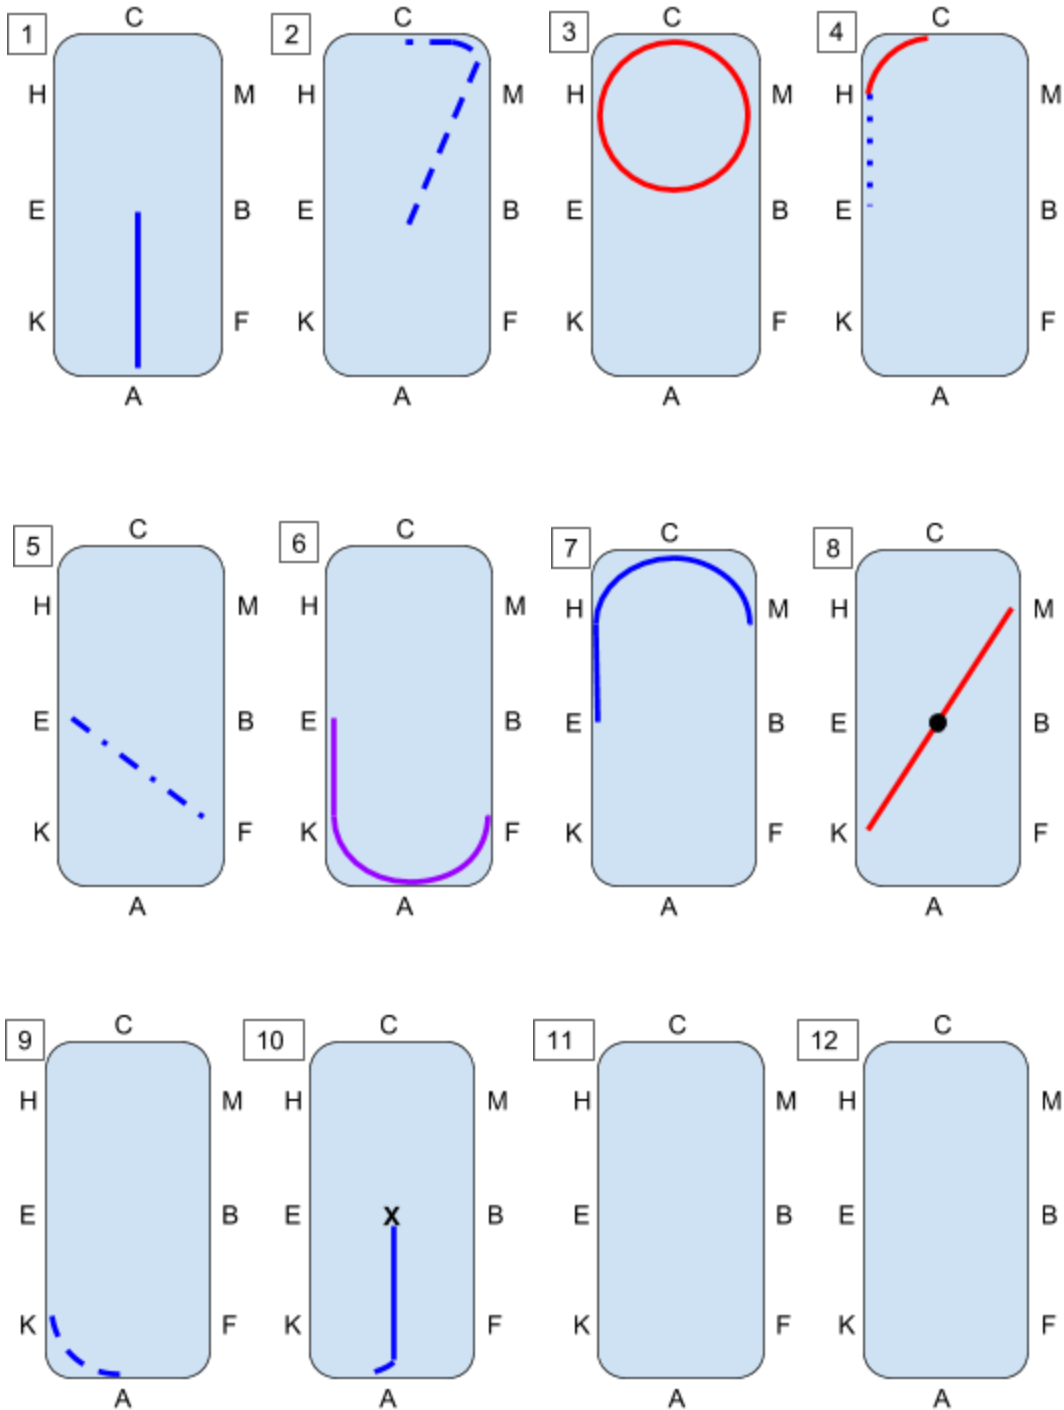

White Oak Stables

Hobby Horse Shows - June 3rd, 2017

Dressage Test B

20m x 40m Arena

Walk ■ Trot ■ Canter ■ Halt **X** Half Pass **- · -**
Medium **—** Extended **- -** Collected **· ·** Flying Change **●**

White Oak Stables

Hobby Horse Shows - June 3rd, 2017

Dressage Test B

20m x 40m Arena

Rider(s) or Team: _____ # _____

No.	Movement	Points	Score	Judge's Comments
1. A-X	Enter at medium trot	10		
2. X-M-C	At X extended trot to M, track left to C	10		
3. C	At C, canter a 20 meter circle	10		
4. H-E	Collected trot	10		
5. E-F	At E half pass to F	10		
6. F-E	At F transition down to medium walk	10		
7. E-M	Medium trot	10		
8. M-X-K	Canter, flying change at X, track left	10		
9. K-A	Extended trot	10		
10. A-X	Medium trot, turn down the center line, halt at X and salute	10		
Collective Marks		Sub Total		
Gaits - consistency, transitions and rhythm		10		
Style - impulse, energy, pointed toes		10		
Hobby Horse - appearance, customizations, tack		5		
Rider - proper use of aids, attitude, turn out		5		
*Pairs or Team - coordination, synchronization		10 x 2		
Judging Point Scale		Overall Score		/
0 – Not Executed 1 – Very Bad 2 – Bad 3 – Fairly Bad 4 – Insufficient 5 - Sufficient 6 – Satisfactory 7 – Fairly Good 8 – Good 9 – Very Good 10 – Excellent x – Multiplier number				